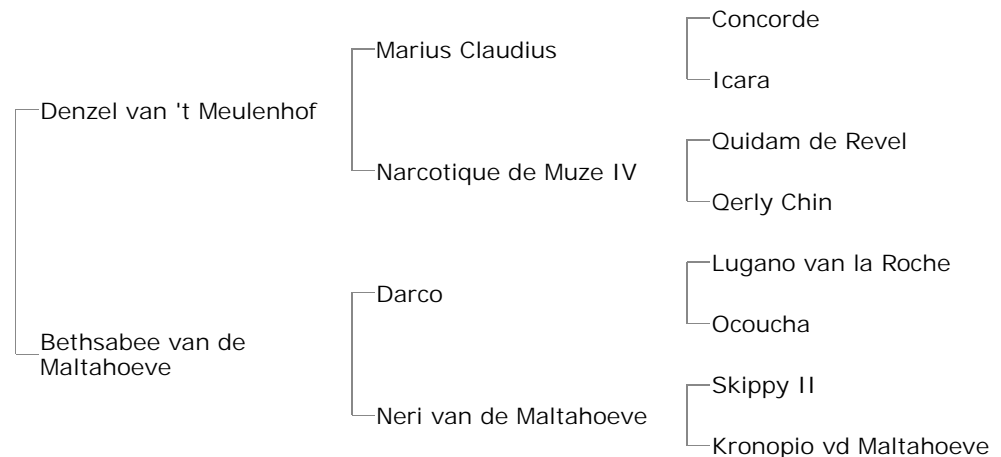

**Quick van den Bosdam  
(ET) - BWP 2016**

Sire: **Denzel van 't Meulenhof** (sBs, 2009, bay stallion by Marius Claudius) *Approved for:* AES: **ISJ level 1.30m** with Jimmy Vermeulen (BEL);

1st dam: **BETHSABEE VAN DE MALTAHOEVE** (BWP, 2001, chestnut mare by Darco) **ISJ level 1.50m** with Evelyn Vergauwen (BEL) and Tom Martens (NED);

**Jin van de Maltahoeve** (BWP, 2009, bay mare by Toulon) **ISJ level 1.35m** with Joris Vergauwen (BEL);

Quick van den Bosdam (ET) (BWP, 2016, chestnut stallion by Denzel van 't Meulenhof)

2nd dam: Neri van de Maltahoeve (BWP, 1990, chestnut mare by Skippy II)