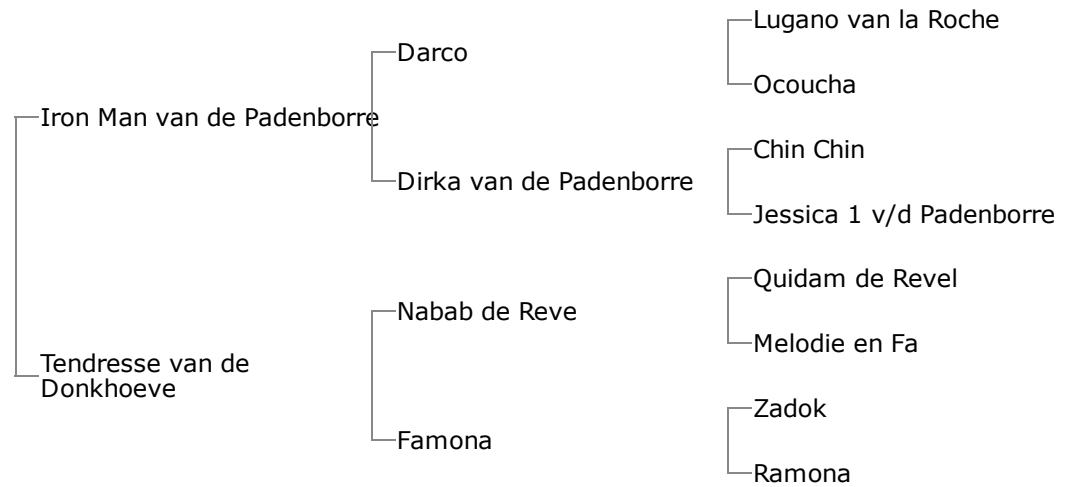

Quic-K van 't Kattenheye - BWP 2016

Sire: **Iron Man van de Padenborre** (BWP, 2008, bay stallion by Darco) *Approved for: BWP; ISJ level 1.45m* with Ugo Berrittella (BEL) and Grégory Wathelet (BEL); 1st Jumping for stallions (**1.35m**) Mechelen (BEL) 2015; 3rd Belgian Championship Lummen (BEL) 2015; 2nd Manche 6 (Finale): Moorsele PAVO Hengstencompetitie 2015; 3rd Manche 5: Selection Show sBs, Gesves PAVO Hengstencompetitie 2015; 2nd Manche 4: Bocholt, Damburg PAVO Hengstencompetitie 2015

1st dam: Tendresse van de Donkhoeve (BWP, 1996, bay mare by Nabab de Reve)

Affection van de Donkhoeve (BWP, 2000, grey mare by Codex) **ISJ level 1.45m** with Thomas De Wit (BEL);

Feliz v/d Donkhoeve (BWP, 2005, bay mare by Calato Z)

Famona (KWPN, 1987, mare by Zadok) : see above

4th dam: Kardina (KWPN, 1969, mare by Le Faquin xx)

Ramona (KWPN, 1975, grey mare by Wahtamin xx) : see above

Ursula (KWPN, 1978, dark bay mare by Joost)

Colette (AES, 1984, Bay mare by Urban)