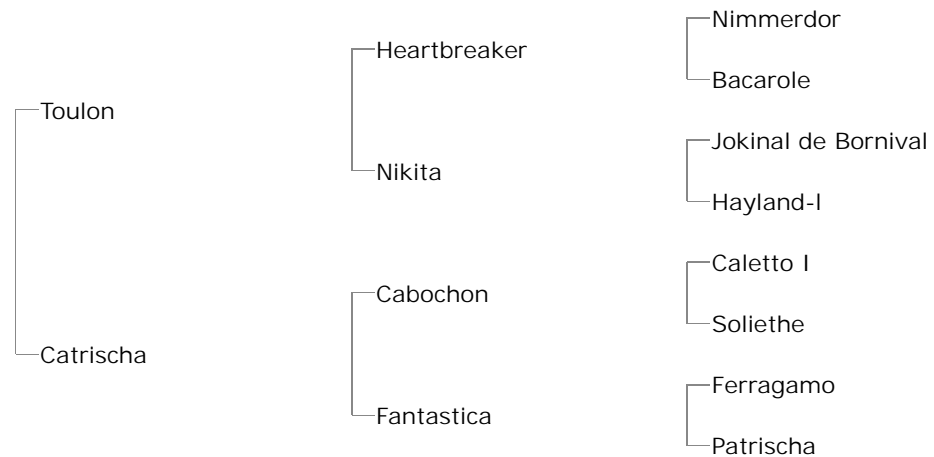

**Quirischa van het Weyenshof - BWP 2016**

Sire: **TOULON** (BWP, 1996, bay or brown stallion by Heartbreaker) *Approved for: SF, BWP, sBs, SI; ISJ level 1.60m* with Jonella Ligresti Bonomelli (ITA) and Hubert Bourdy (FRA); 2nd CSIO5\* 2007 - Grand Prix (1.60m) Calgary, Spruce Meadows (CAN); 1st CSI5\* 2007 - Grand Prix (Global Champions Tour) (1.60m) São Paulo (BRA)

1st dam: Catrischa (Westf, 2003, bay mare by Cabochon)

**Pikachu** (Old, 2008, bay mare by Polytraum) **ISJ level 1.35m** with Clare Reynolds (GBR);

Q Z (Z, 2013, bay stallion by Quilimbo)

Quirischa van het Weyenshof (BWP, 2016, bay mare by Toulon)

2nd dam: Fantastica (Westf, 1999, bay mare by Ferragamo)

Catrischa (Westf, 2003, bay mare by Cabochon) : see above

3rd dam: Patrischa (Westf, 1987, bay mare by Pilot)

**CEST LA VIE 7** (Westf, 1996, black mare by Casaretto) **ISJ level 1.60m** with Ibrahim Sherif Samy (EGY);